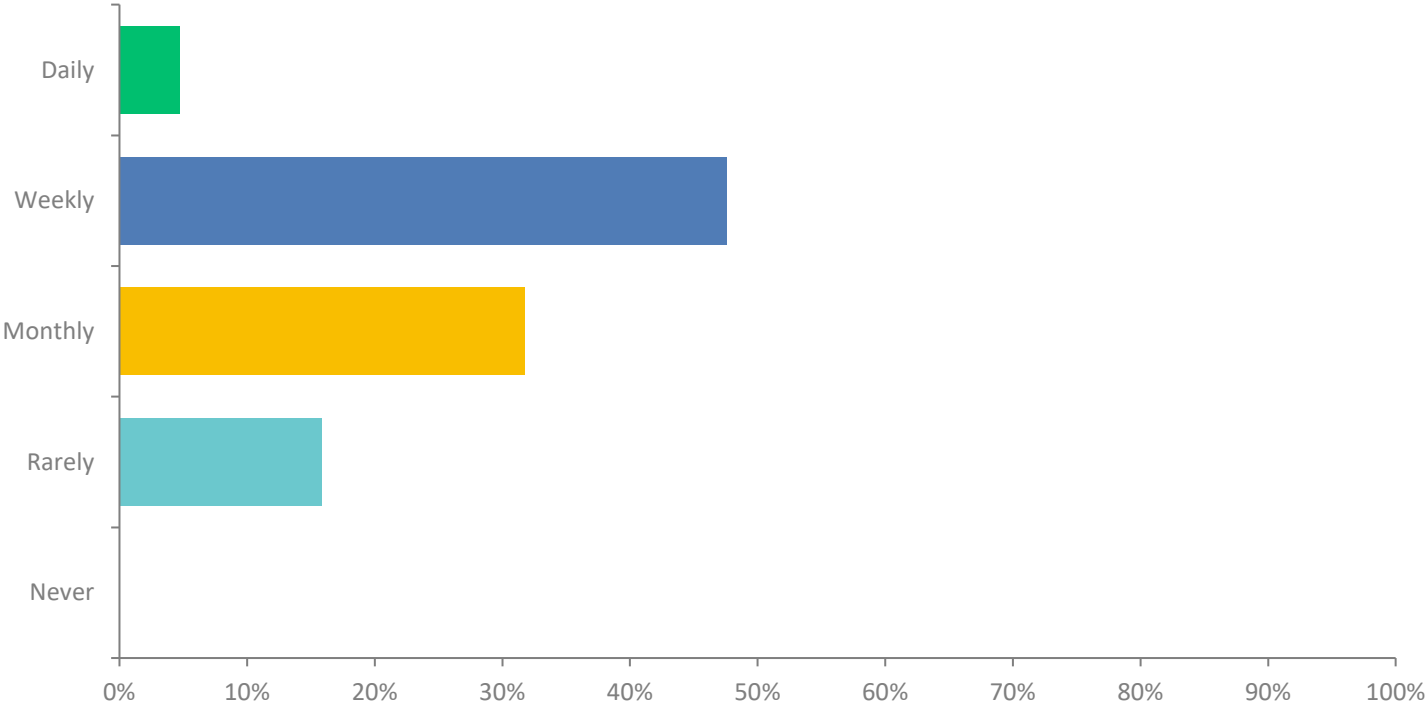

# Children's Board Family Resource Center at Plant City (CBFRC at Plant City): Best Use of Space Survey

**63**

Total Responses

Date Created: Monday, February 19, 2024

Complete Responses: 63

# Q1: How often do you participate in activities/events that are designed for children and families in our community?

Answered: 63 Skipped: 0