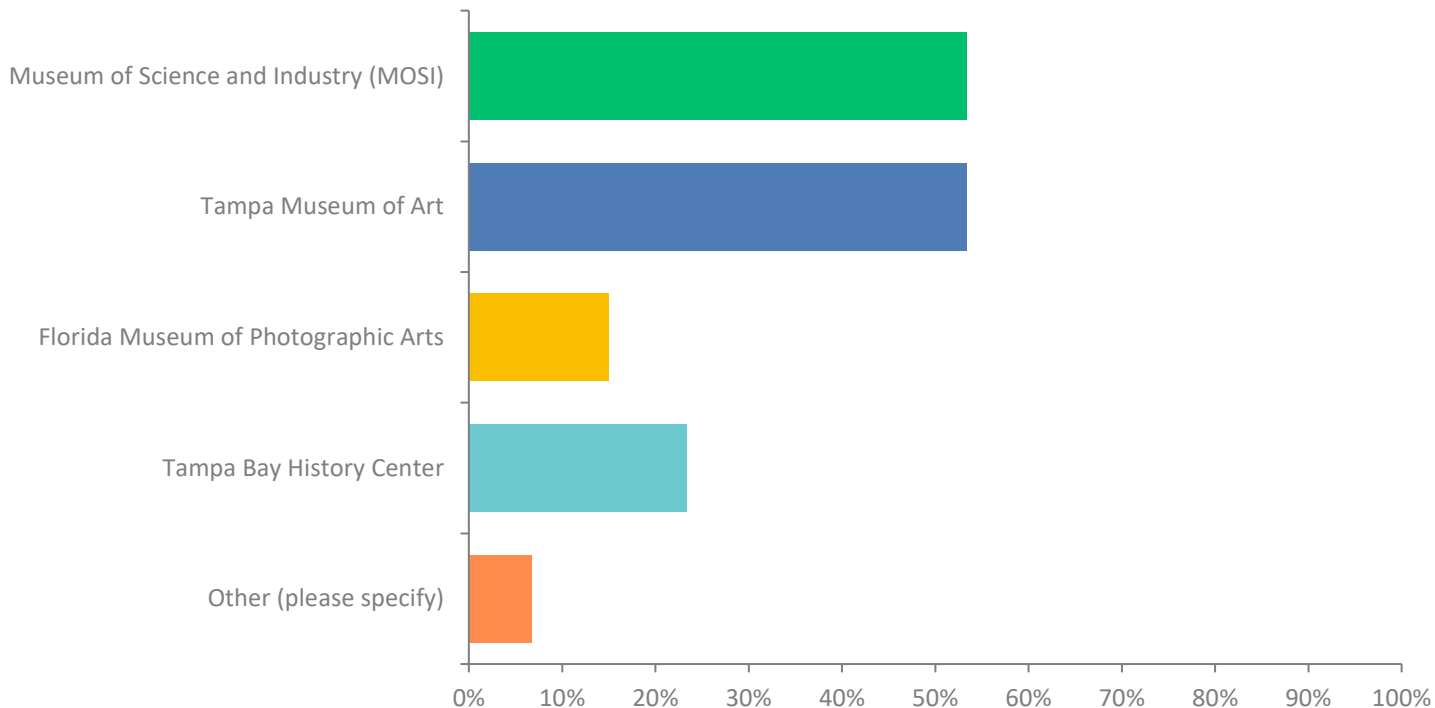

Q4: If a partner was considered for using the space, which would be a good match for CBFRC at Plant City?

Answered: 60 Skipped: 3