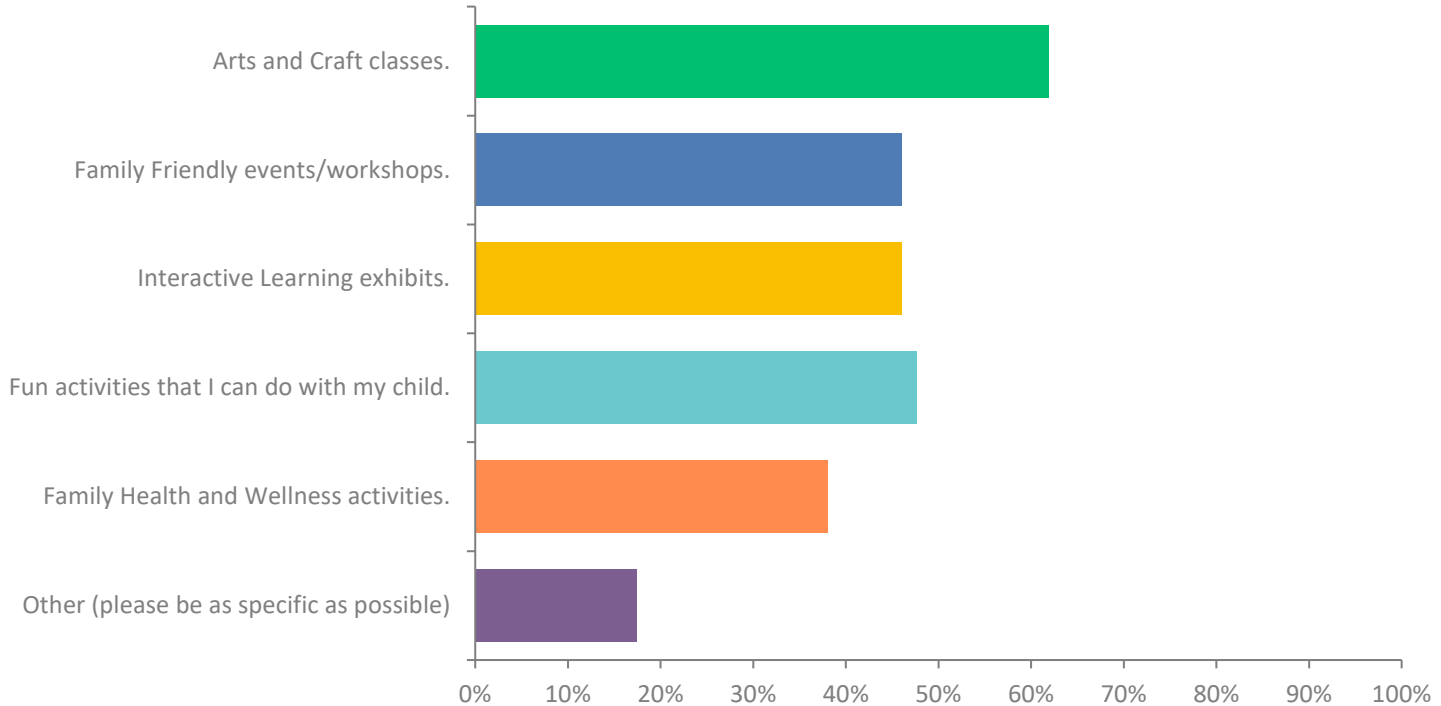

Q2: What activities or features would you like to see in the newly designed space?

Answered: 63 Skipped: 0